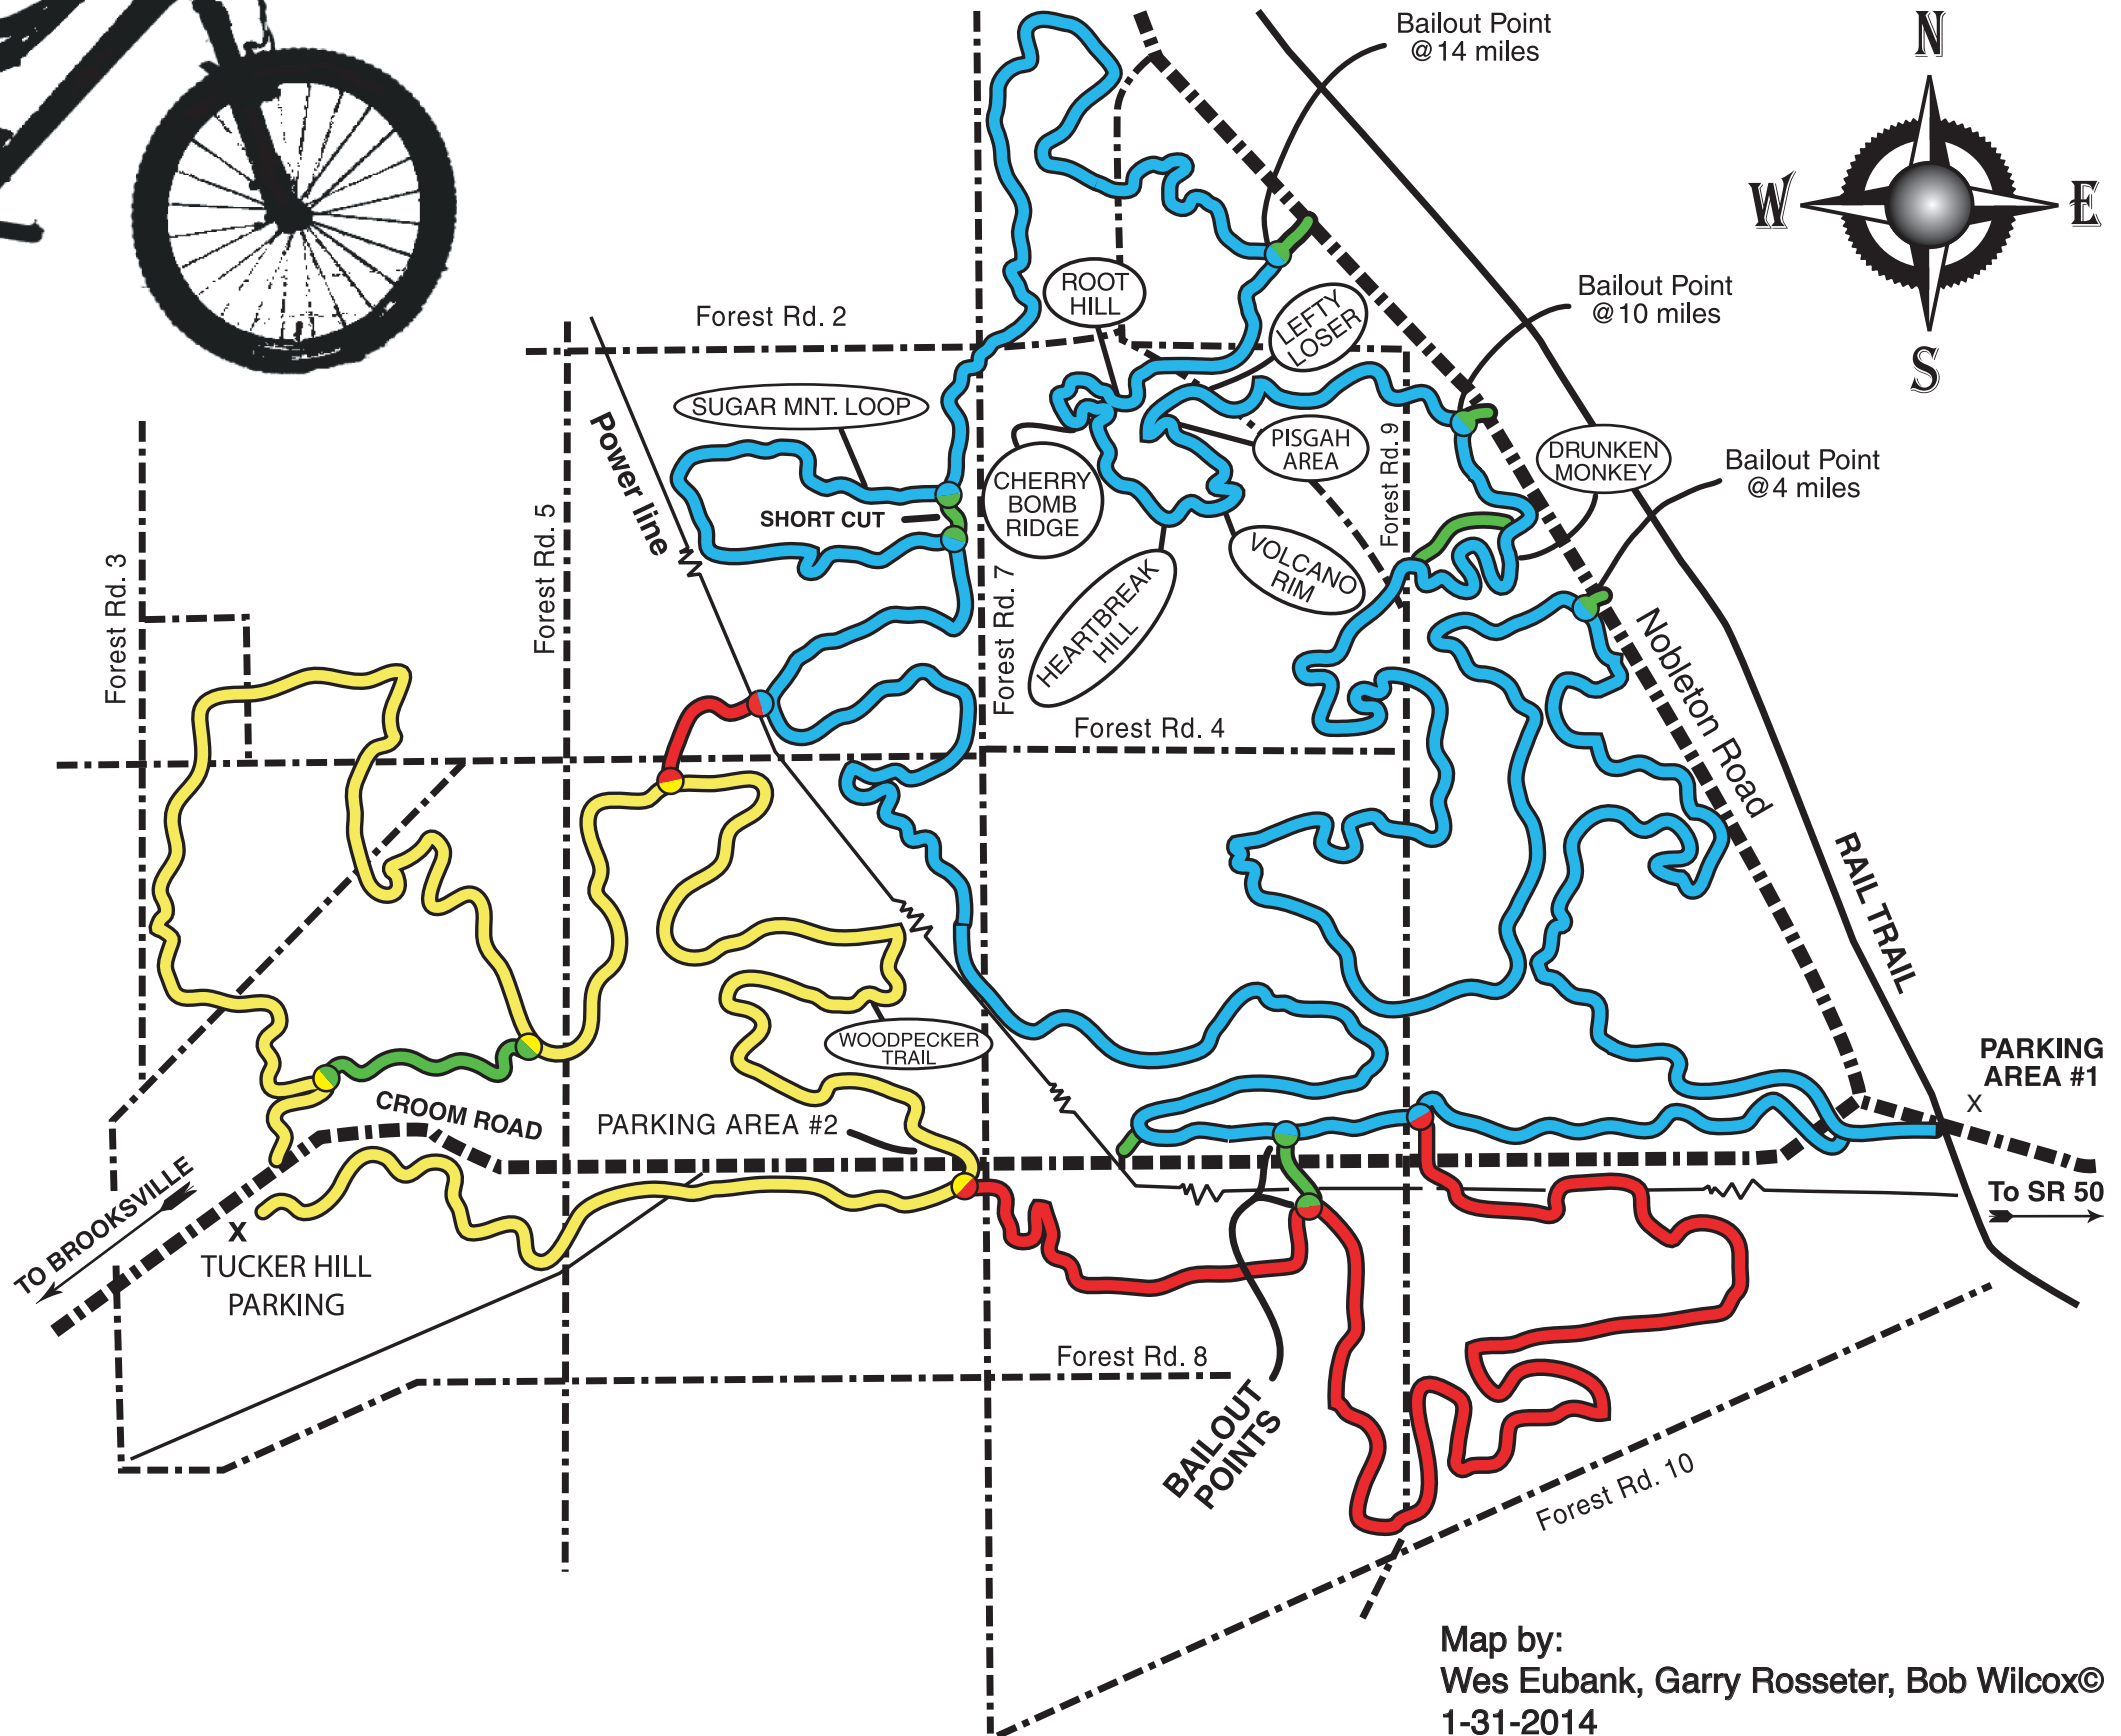

Croom Mountain Bike Trails

JOIN SWAMP TO HELP SUPPORT THESE TRAILS

SWAMP
*mountain
 bike club*
www.SWAMPCLUB.org

ALL TRAILS
 ESTABLISHED AND
 MAINTAINED BY
 SWAMP MOUNTAIN
 BIKE CLUB.

Trail Legend

-  FOREST ROADS
-  YELLOW LOOP
Approx. 12 miles
-  BLUE LOOP
Approx. 24 miles
-  RED CONNECTOR TRAILS
Approx. 7 miles
-  GREEN BAILOUTS/SHORTCUTS
Approximately 1 mile

**In case of
 emergency: Call 911**

Map by:
 Wes Eubank, Garry Rosseter, Bob Wilcox©
 1-31-2014